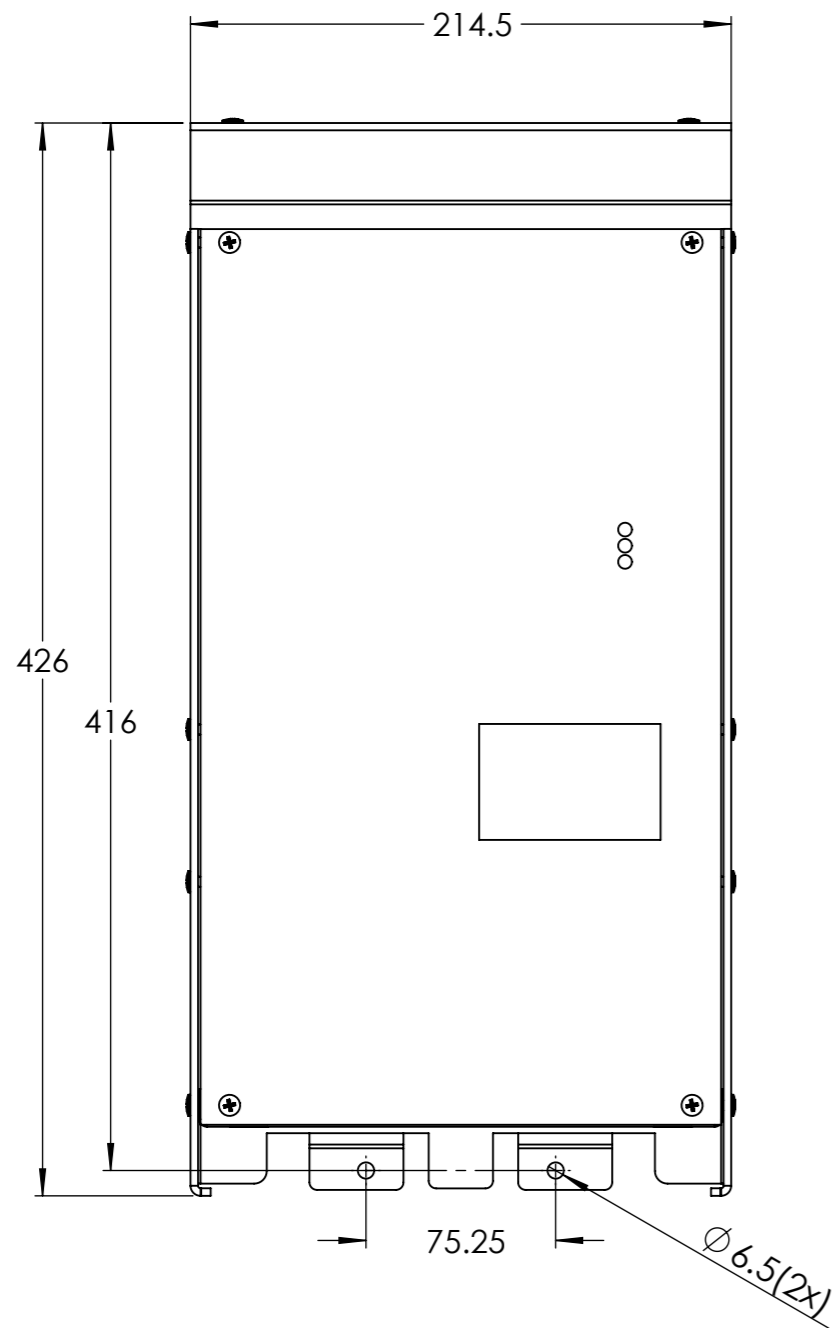

Dimension Drawing - Autotransformer

ITR000100001	Autotransformer 120/240VAC-32A
ITR000100101	Autotransformer 120/240VAC-100A

Dimensions in mm