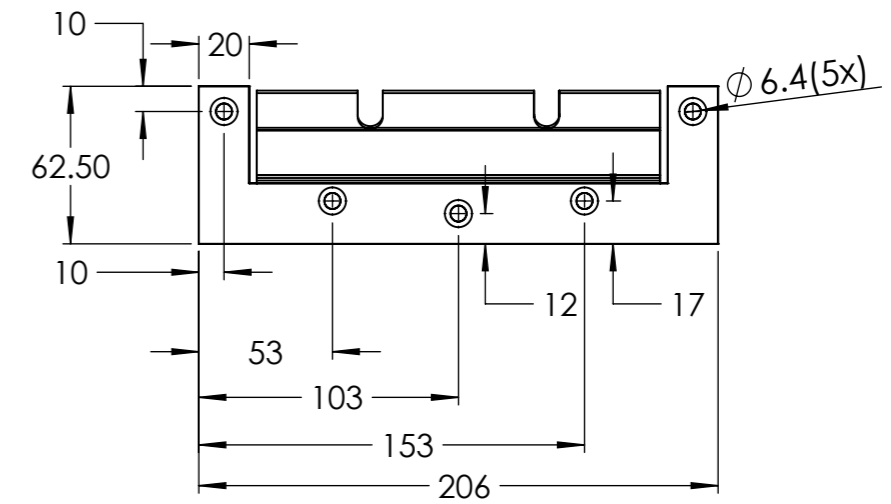

Dimension Drawing - Autotransformer

ITR000100001	Autotransformer 120/240VAC-32A
ITR000100101	Autotransformer 120/240VAC-100A

Dimensions in mm