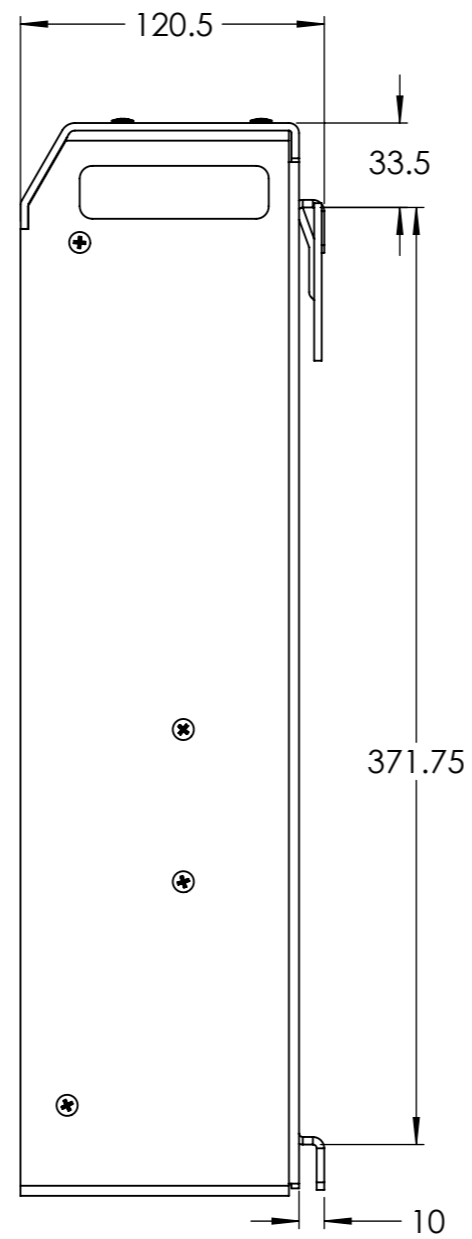

Dimension Drawing - Autotransformer

ITR000100001	Autotransformer 120/240VAC-32A
ITR000100101	Autotransformer 120/240VAC-100A

Dimensions in mm