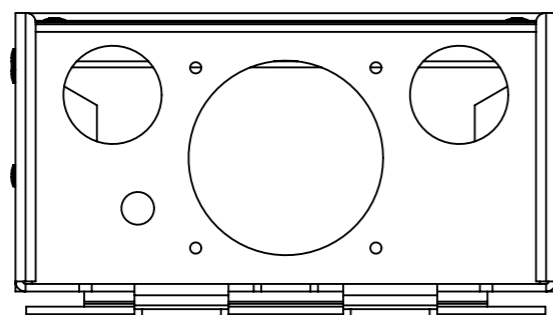

Dimension Drawing - Autotransformer

ITR000100001	Autotransformer 120/240VAC-32A
ITR000100101	Autotransformer 120/240VAC-100A

Dimensions in mm