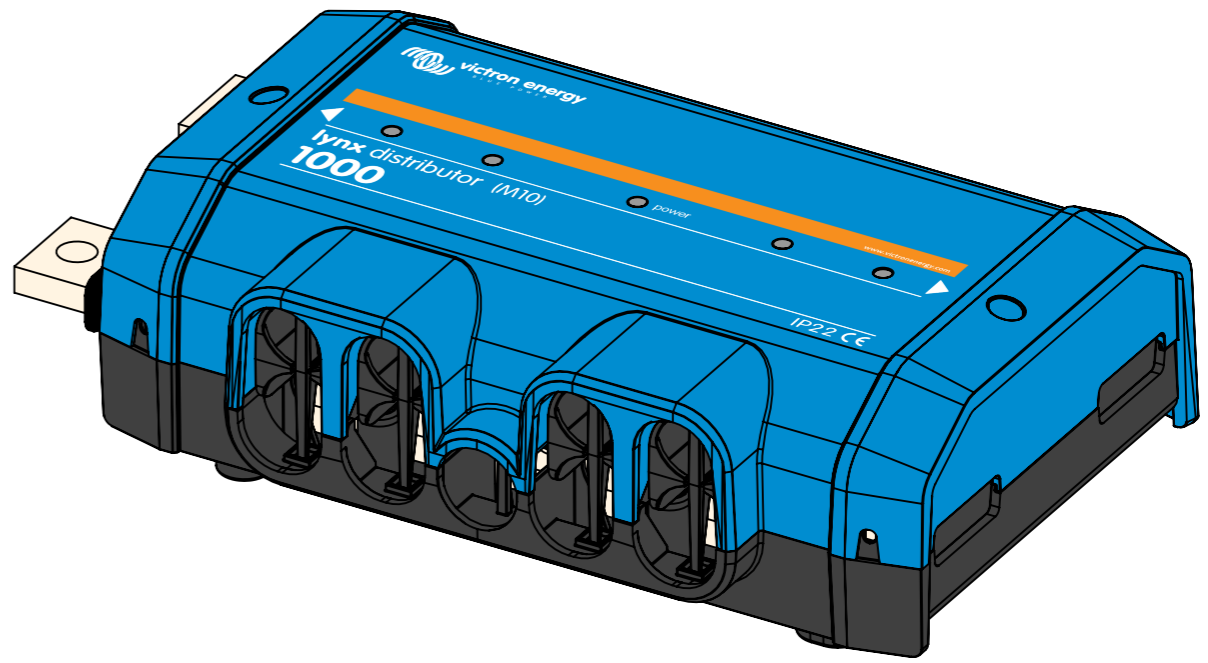

- LYN060102010 Lynx Distributor (M10)

DETAIL A
SCALE 1:1

DETAIL B
SCALE 1:1

Dimensions in mm

victron energy
BLUE POWER