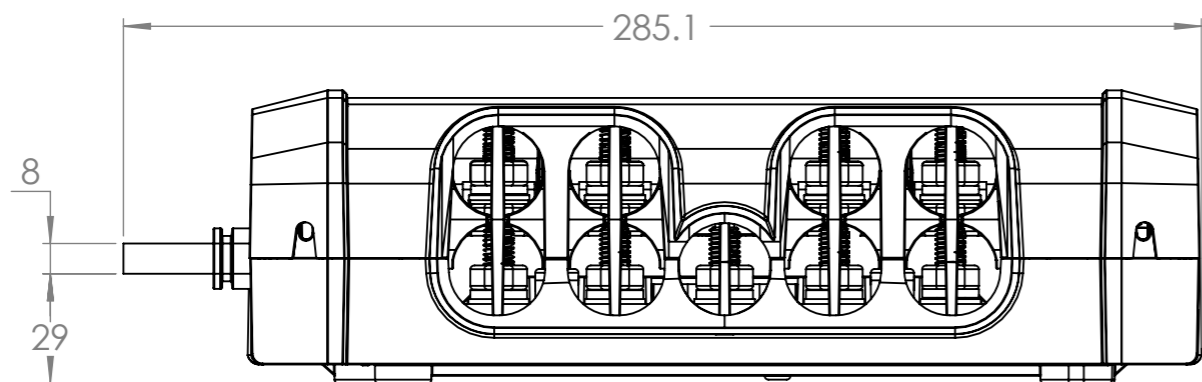

- LYN060102010 Lynx Distributor (M10)

DETAIL A
SCALE 1:1

DETAIL B
SCALE 1:1

Dimensions in mm

victron energy
BLUE POWER