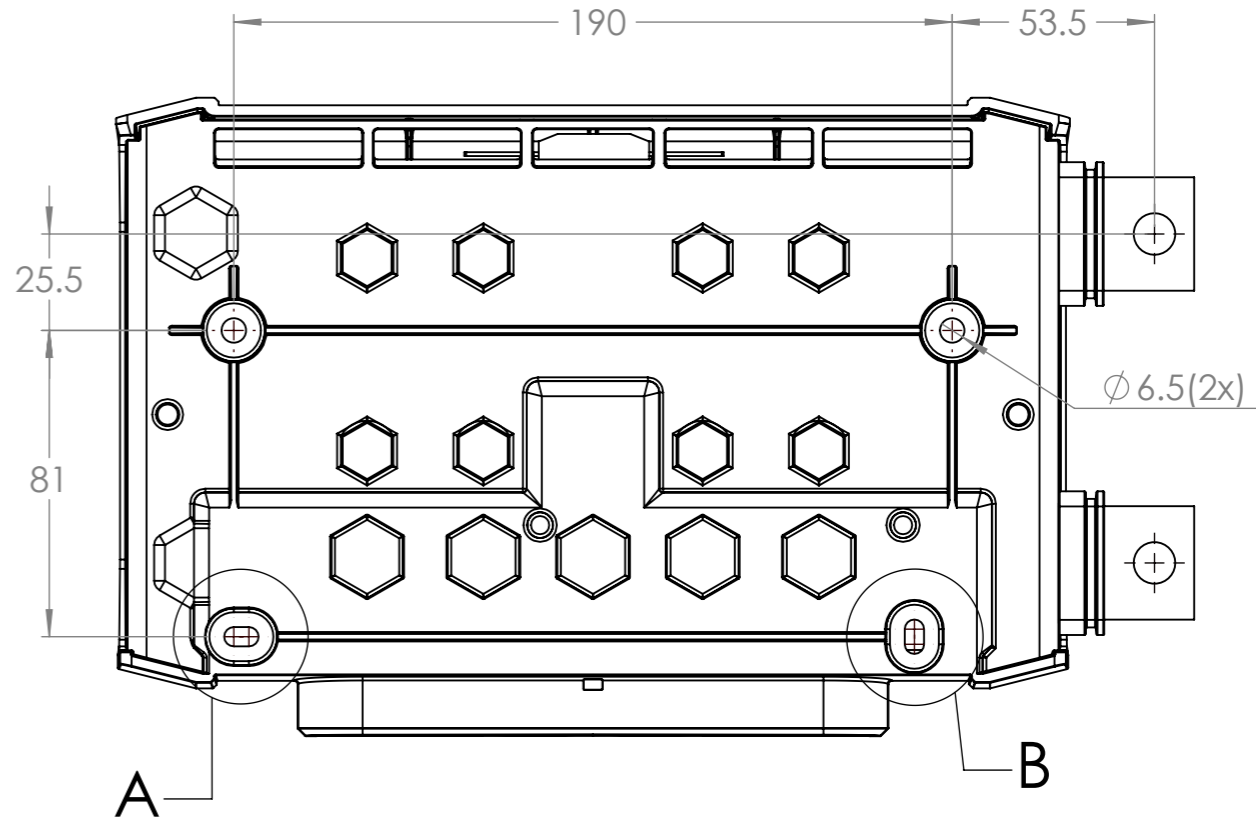

- LYN060102010 Lynx Distributor (M10)

DETAIL A
SCALE 1:1

DETAIL B
SCALE 1:1

Dimensions in mm

victron energy
BLUE POWER