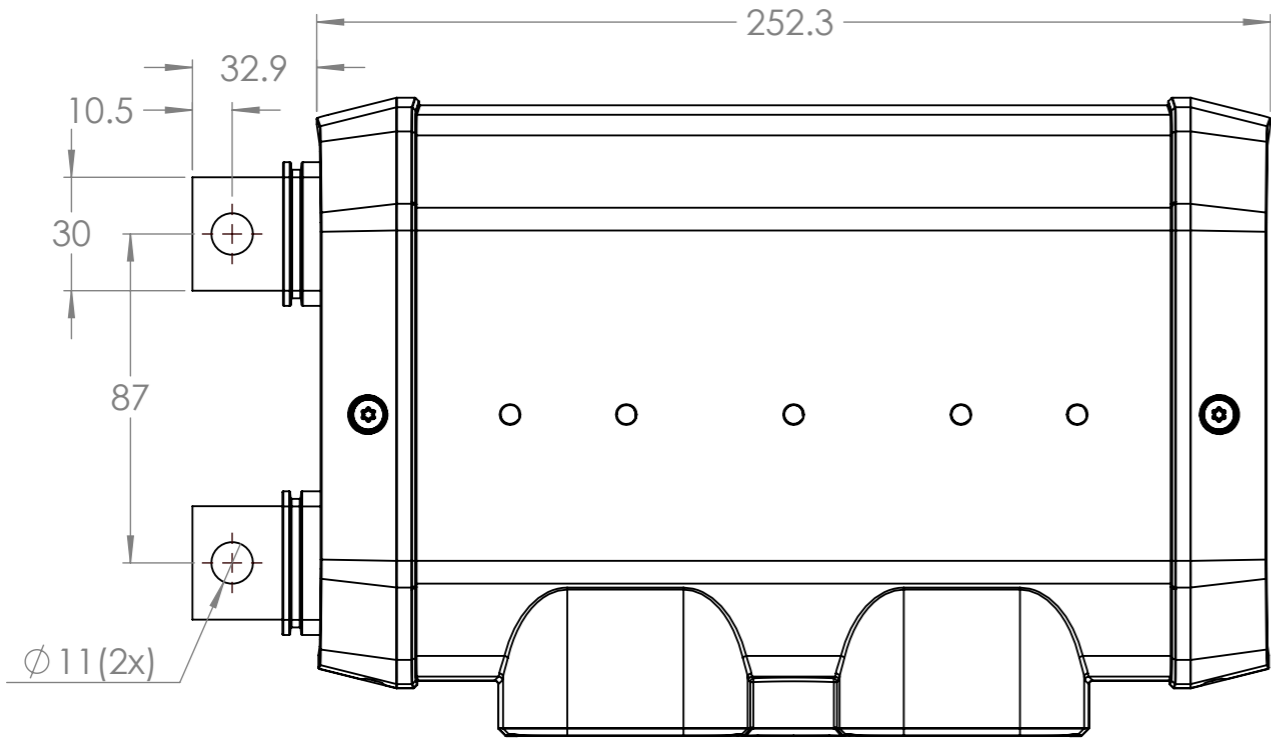

- LYN060102010 Lynx Distributor (M10)

DETAIL A
SCALE 1:1

DETAIL B
SCALE 1:1

Dimensions in mm

victron energy
BLUE POWER