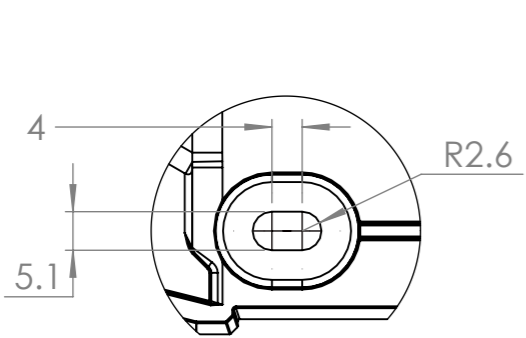

- LYN060102010 Lynx Distributor (M10)

DETAIL A
SCALE 1:1

DETAIL B
SCALE 1:1

Dimensions in mm

victron energy
BLUE POWER