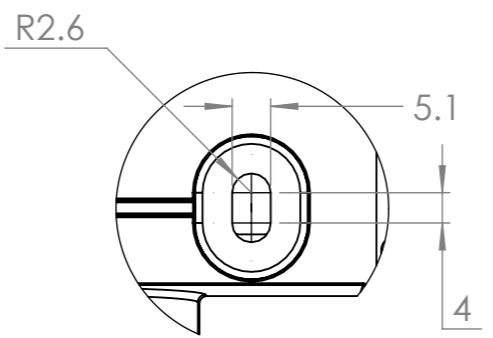

- LYN060102010 Lynx Distributor (M10)

DETAIL A
SCALE 1:1

DETAIL B
SCALE 1:1

Dimensions in mm

victron energy
BLUE POWER