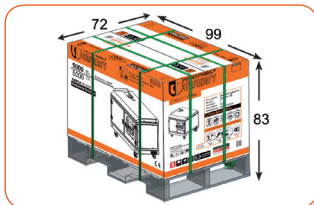

Ref. 400001

Ref. 400064

Ref. 400023

Ref. 400037

Ref. 400047

Ref. 400058

MODELO / MODEL

GUARDIAN S6-SOL

Regulación - Voltaje - Frecuencia / Regulation - Voltage - Frequency

Estabilizador electrónico - 230V - 50Hz
Electronic stabilizer - 230V - 50Hz

AC 230V Máxima / Maximum

6000W

AC 230V Nominal / Rated

5000W

Modelo motor/ Engine model

GENERGY SGE150E

Cilindrada/ Displacement

439cc

Tipo de motor / Engine type

Gasolina, 4 tiempos OHV refrigeración forzada por aire
Gasoline, 4-stroke OHV, air forced cooling

Nivel de presión acústica media a 7Mts LpA / Acoustic pressure level average at 7Mts LpA

69dB (A)

Nivel de potencia acústica garantizada LwA acorde 2000/14/EC enmienda 2005/88/EC
Guaranteed sound power level LwA pursuant to 2000/14/EC amended by 2005/88/EC

92dB (A)

Tipo de arranque / Startup type

Manual-Eléctrico-senal de contacto con batería de obsequio*
Recoil-Electric-contact signal with gift battery*
20L

Capacidad tanque combustible / Fuel tank capacity

(1.5 l/h - 13h) (1.8 l/h - 11h) (2.4 l/h - 8h)

Consumo hora - Autonomía al 25% 50% 75% carga

Hourly consumption - Autonomy at 25% 50% 75% loads

Capacidad de aceite - Tipo aceite / Oil capacity - Type of oil

Kit de transporte / Transportation kit

Dimensiones sin/con Asa de transporte L x A x Alto (cm) / Dimensions without/with handles L x W x H (cm)

Peso máquina / bruto embalaje (Kg) / Machine weight / gross packaging (Kg)

Referencia / Reference

1.1L SAE10W30 - SAE10W40

4 unidades de 4" y frenos / 4 units of 4" and brakes

96 x 70 x 80 / 109 x 70 x 80

180 / 185

2016005